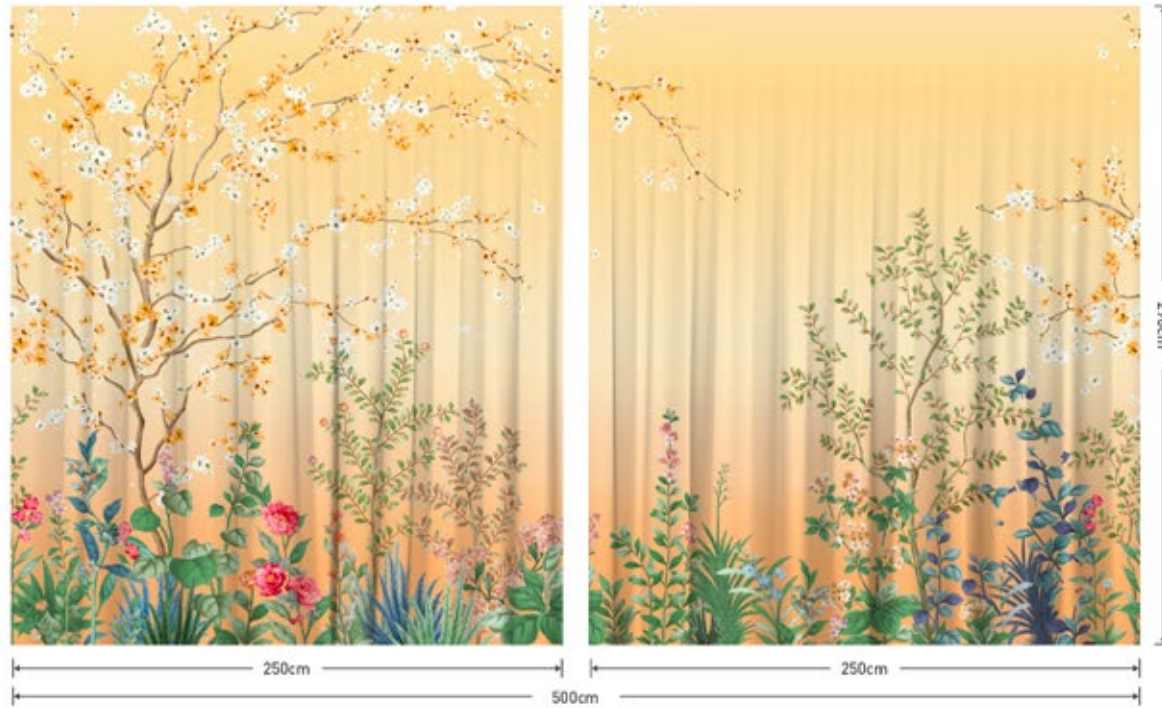

VR306-3

1. **EN** Cornice Image
   TR Korniş Görüntüsü
   FR Image de la corniche
   RU Вид крепления- крючки-петли.
   ES Imagen de Cornisa

1. **EN** Eyelet Image
   TR Kapsül Görüntüsü
   FR Image d'oeillet
   RU Вид крепления-люверсы
   ES Imagen de Ojal

1. **EN** • Sizes of all fabric products can be customized according to your request.
   • We can print these designs as a curtain on any of our 5 types of fabric on the last page of our Swatch.
2. **TR** • Pencerenize uygun olarak istenilen ölçülerde özel üretim yapılabilir.

   • Seçilen desenleri kataloğumuzun son sayfasında örneğini bulabileceğiniz 5 çeşit kumaşımızdan herhangi birine perde olarak basabilirsiniz.
3. **FR** • Les tailles de tous les produits en tissu peuvent être personnalisées en fonction de votre demande.

   • Nous pouvons imprimer ces motifs sous forme de rideau sur l'un de nos 5 types de tissus que vous trouverez sur la dernière page de notre Swatch.
4. **RU** • Специальная продукция может быть изготовлена в нужном размере, подходящем для вашего окна.

   • Мы можем напечатать один из данных дизайнов на любом из наших 5 типов ткани, образцы можно посмотреть на последней странице.
5. **ES** • Se puede realizar una producción especial en el tamaño deseado adecuado para su ventana.

   • Podemos imprimir este diseño como una cortina en cualquiera de nuestros 5 tipos de tela en la última página de nuestro catálogo.