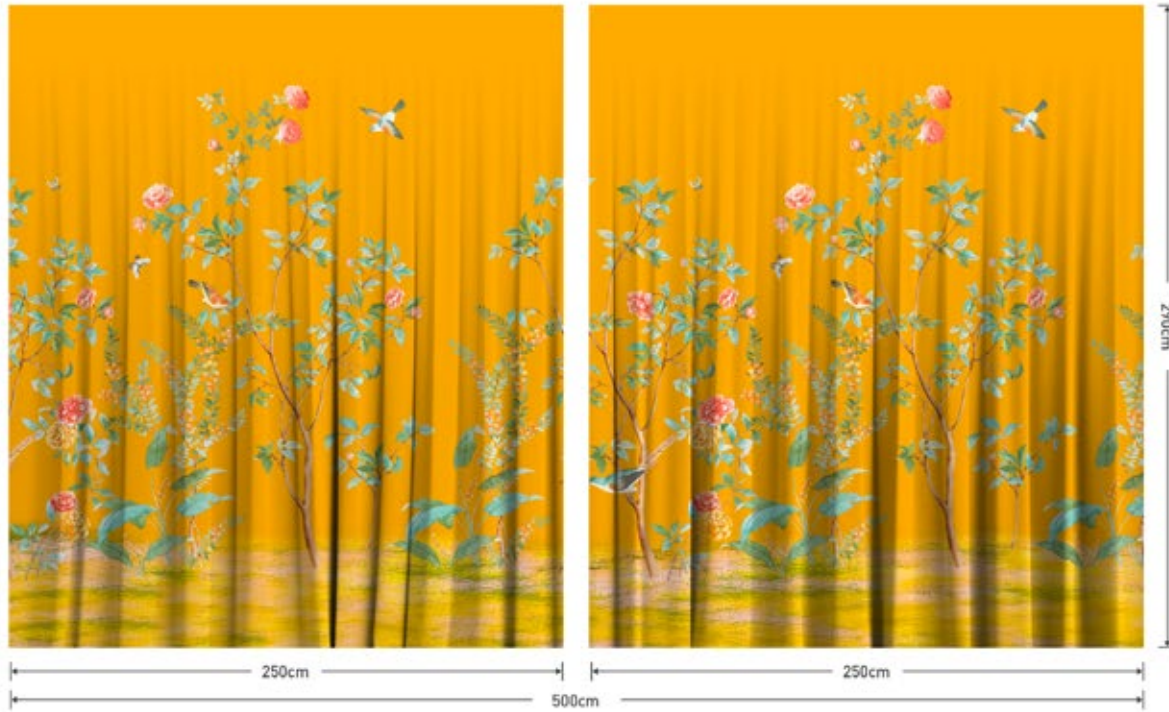

1. **EN** Cornice Image
   TR Korniş Görüntüsü
   FR Image de la corniche
   RU Вид крепления-хрючки-петли.
   ES Imagen de Cornisa

1. **EN** Eyelet Image
   TR Kapsül Görüntüsü
   FR Image d'oeillet
   RU Вид крепления-люверсы
   ES Imagen de Ojal

1. **EN** • Sizes of all fabric products can be customized according to your request.
   • We can print these designs as a curtain on any of our 5 types of fabric on the last page of our Swatch.
2. **TR** • Pencerenize uygun olarak istenilen ölçülerde özel üretim yapılabilir.

   • Seçilen desenleri kataloğumuzun son sayfasında örneğini bulabileceğiniz 5 çeşit kumaşımızdan herhangi birine perde olarak basabilirsiniz.
3. **FR** • Les tailles de tous les produits en tissu peuvent être personnalisées en fonction de votre demande.

   • Nous pouvons imprimer ces motifs sous forme de rideau sur l'un de nos 5 types de tissus que vous trouverez sur la dernière page de notre Swatch.
4. **RU** • Специальная продукция может быть изготовлена в нужном размере, подходящем для вашего окна.

   • Мы можем напечатать один из данных дизайнов на любом из наших 5 типов ткани, образцы можно посмотреть на последней странице.
5. **ES** • Se puede realizar una producción especial en el tamaño deseado adecuado para su ventana.

   • Podemos imprimir este diseño como una cortina en cualquiera de nuestros 5 tipos de tela en la última página de nuestro catálogo.