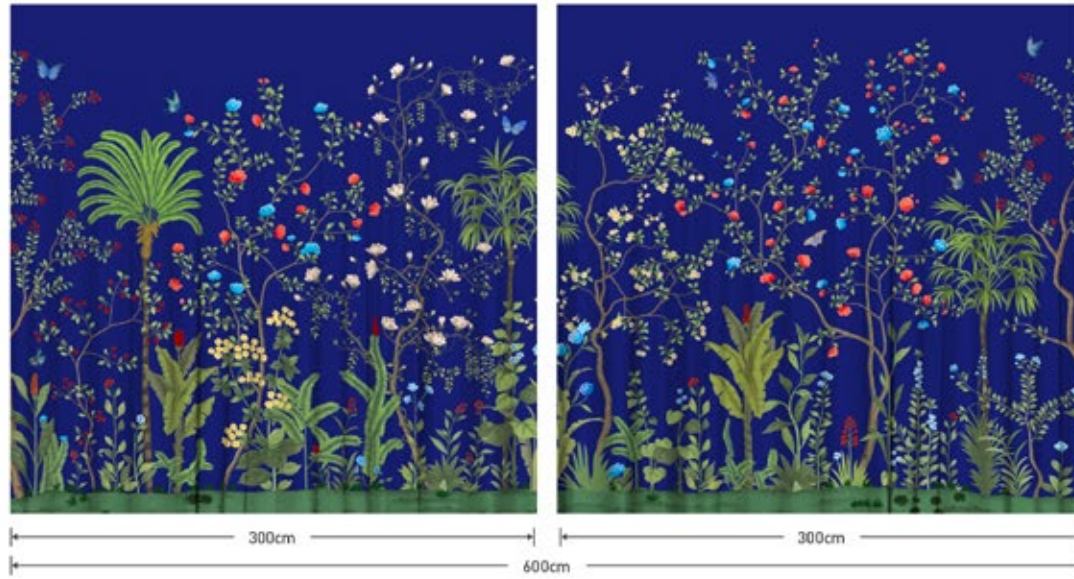

VR305-3

1. EN Cornice Image
   TR Korniş Görüntüsü
   FR Image de la corniche
   RU Вид крепления- крючки-петли.
   ES Imagen de Cornisa

1. EN Eyelet Image
   TR Kapsül Görüntüsü
   FR Image d'oeillet
   RU Вид крепления-люверсы
   ES Imagen de Ojal

1. **EN** • Sizes of all fabric products can be customized according to your request.
   • We can print these designs as a curtain on any of our 5 types of fabric on the last page of our Swatch.
2. **TR** • Pencerenize uygun olarak istenilen ölçülerde özel üretim yapılabilmektedir.
   • Seçilen desenleri kataloğumuzun son sayfasında örneğini bulabileceğiniz 5 çeşit kumaşımızdan herhangi birine perde olarak basabiliriz.
3. **FR** • Les tailles de tous les produits en tissu peuvent être personnalisées en fonction de votre demande.
   • Nous pouvons imprimer ces motifs sous forme de rideau sur l'un de nos 5 types de tissus que vous trouverez sur la dernière page de notre Swatch.

1. **RU** • Специальная продукция может быть изготовлена в нужном размере, подходящем для вашего окна.
   • Мы можем напечатать один из данных дизайнов на любом из наших 5 типов ткани, образцы можно посмотреть на последней странице.
2. **ES** • Se puede realizar una producción especial en el tamaño deseado adecuado para su ventana.
   • Podemos imprimir este diseño como una cortina en cualquiera de nuestros 5 tipos de tela en la última página de nuestro catálogo.