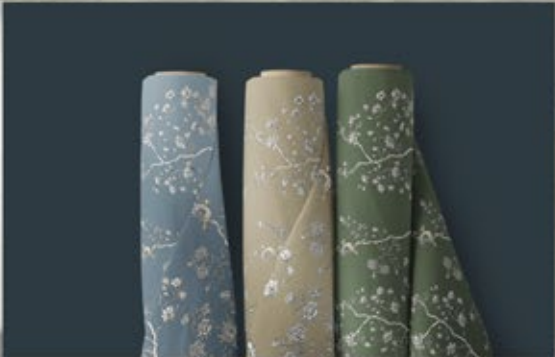

COMPOSITION OF THE SPACE IS A VITAL VALUE FOR THE NEW MATERIAL TEXTURE AND THE HARMONY OF COZY PATTERNS.