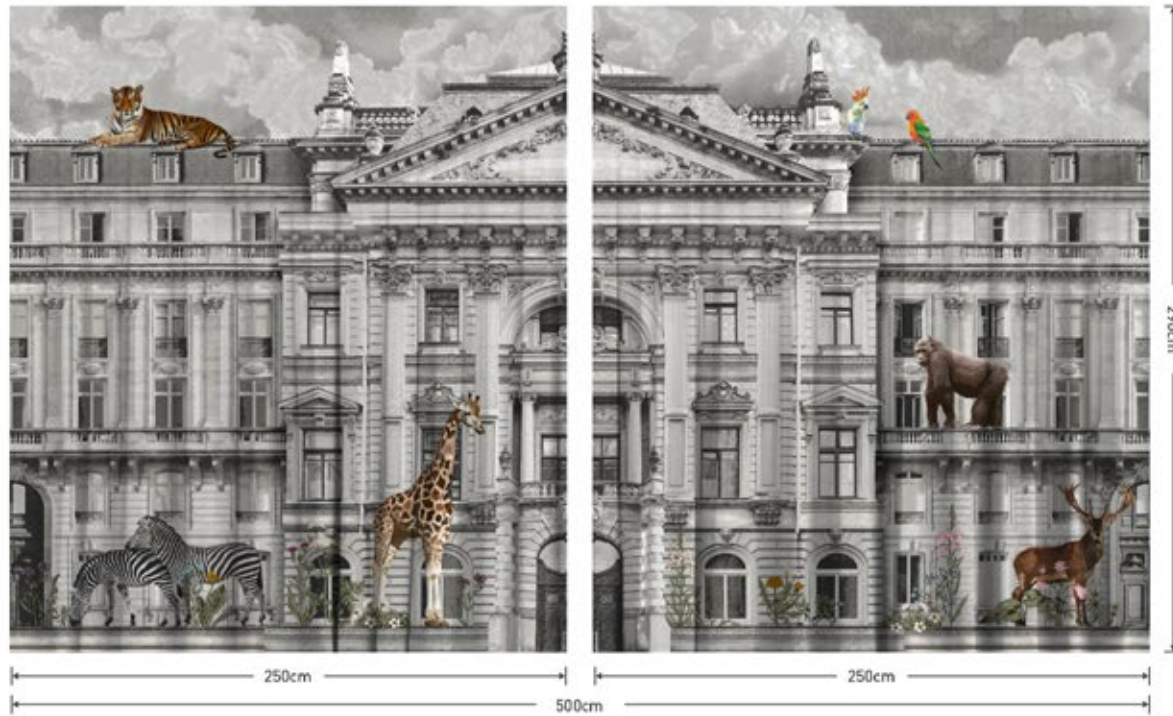

ABSTRACT STORY *of* JUNGLE

FOLDING CHAISE LOUNGE / SZL307-2

TABLE MAT / ASK2123-1

APRON / AP307-3

adawallpaper

THE REINTERPRETED
JUNGLE EMBRACED ANIMALS.

CUSHION / EY307-1 · POUF / PUF307-1

CUSHION / EY307-1