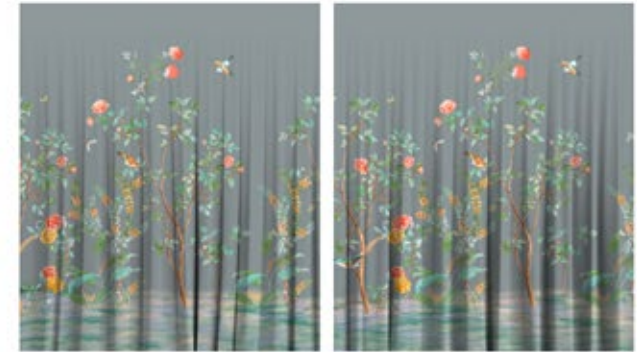

VR315-2

VR315-3