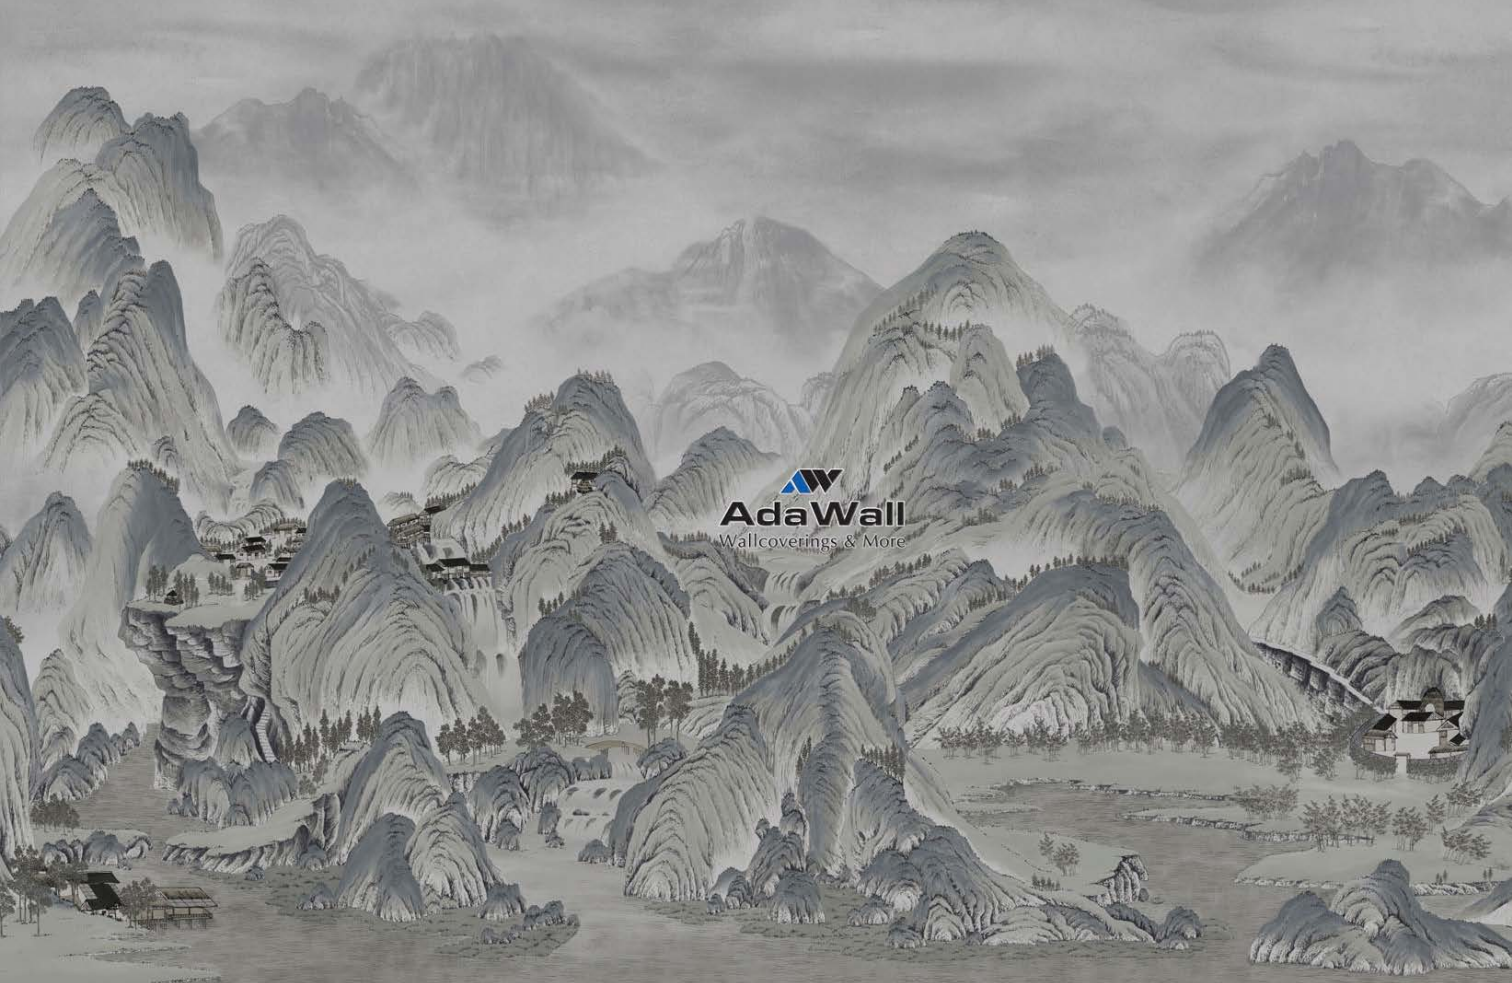

USEFUL TIPS FOR THE INSTALLATION

1. Make sure the wall surface is clean and smooth.
2. During the installation, the adhesive must be evenly applied between the wall and the product by using a spud or a brush.
3. After wallpaper adhesive, installation of the product must be finished in 10-20 min.
4. Since the placement of the first panel determines the overall look of the finished mural, take extra time and care to place in accurately. Use a level and a plumb line.
5. First, make sure the second pattern overlaps the first one on the joining edges by approximately 0.3mm-0.7mm. Then hang the remaining panel.
6. Take extra care to make sure not to get adhesive on the patterned side whilst joining the edges. Hard objects like spuds and rollers can harm the surface of the product. They must be used with extra care.
7. The backside of the product is nonwoven paper and is produced in 105cm width. Special order in different designs is available. For further information please contact our team.

POSTER (MURAL) TEXTURE SAMPLE

TEXTURE 1

TEXTURE 2

TEXTURE 3

TEXTURE 4

TEXTURE 5

AdaWall
Wallcoverings & More