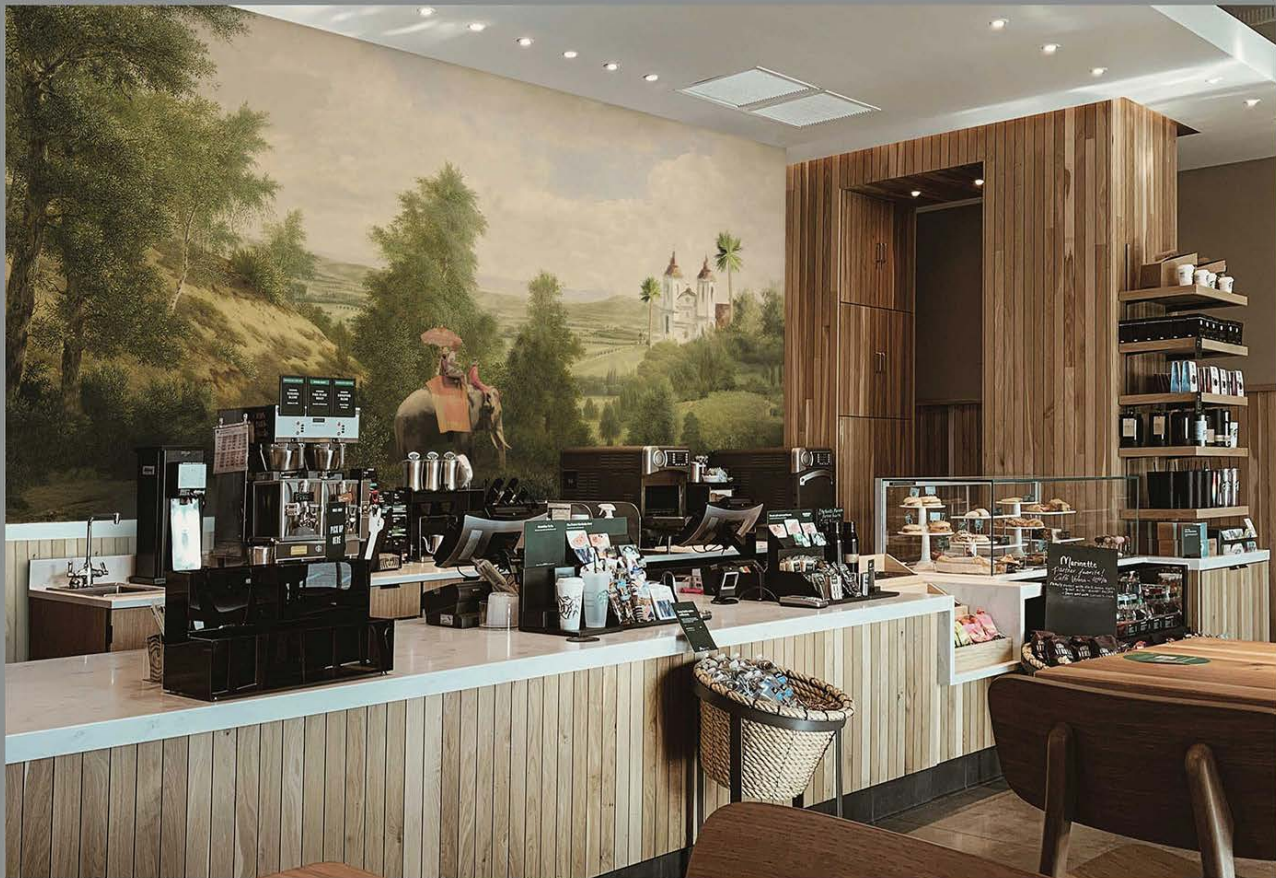

Fiji | FINE ARTS COME HOME | FJ301-1