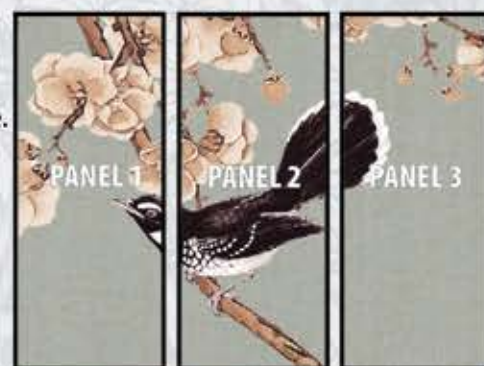

POSTER (MURAL) INSTALLING INSTRUCTIONS

INSTALLATION OF NON-WOVEN BACK WALLCOVERING MATERIAL

1. CHECKING THE PRODUCT

Check the panel number and pattern before applying the wallpaper adhesive. First, lay panels face down on a flat surface and ensure the panel patterns match with each other. Then, apply the adhesive at the back side of wallpaper.