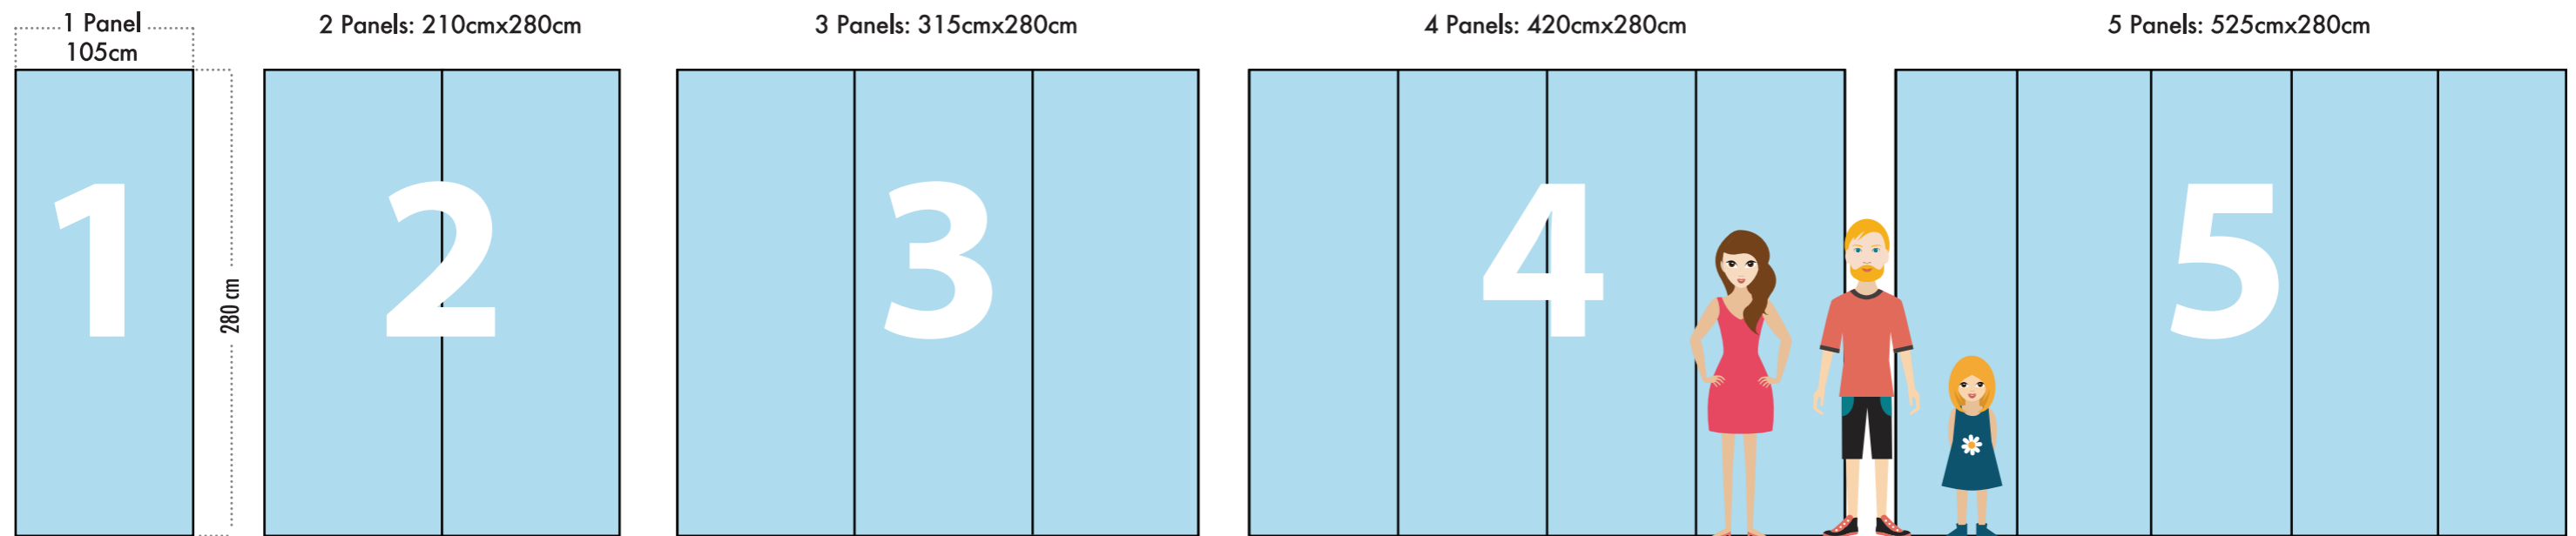

Mural / Poster

1. Select panel number 1.

2. Lay panel face down on a flat surface. Apply the wallpaper paste evenly to the back of the panel, allow the paste to soak for 5 - 10 minutes, do not lay the pasted sheets on the top of each other. It is very important to take extra care to make sure paste is applied to the edges. Try not to get paste on the printed side, apply the panel on to the wall using a soft cloth. Work from top to bottom and left to right taking extra care not to overwork each panel. If one of the panels gets too wet or overworked by repositioning, it will stretch and make lining up the pattern most difficult.

3. Carefully remove excess paste from the front of the poster using a soft cloth. Too much rubbing or cleaning will remove the ink from the paper.

4. Repeat steps for remaining panels, following the printed guidelines on each panel overlap all joining edges by approximately 5 - 8mm. It is common for each panel of a wet poster to be around 106cm, larger than a dry panel of the poster as each panel expands once paste is applied.

5. Trim the excess edges (5 - 8mm) carefully when you stick 2nd panel and remain panels.