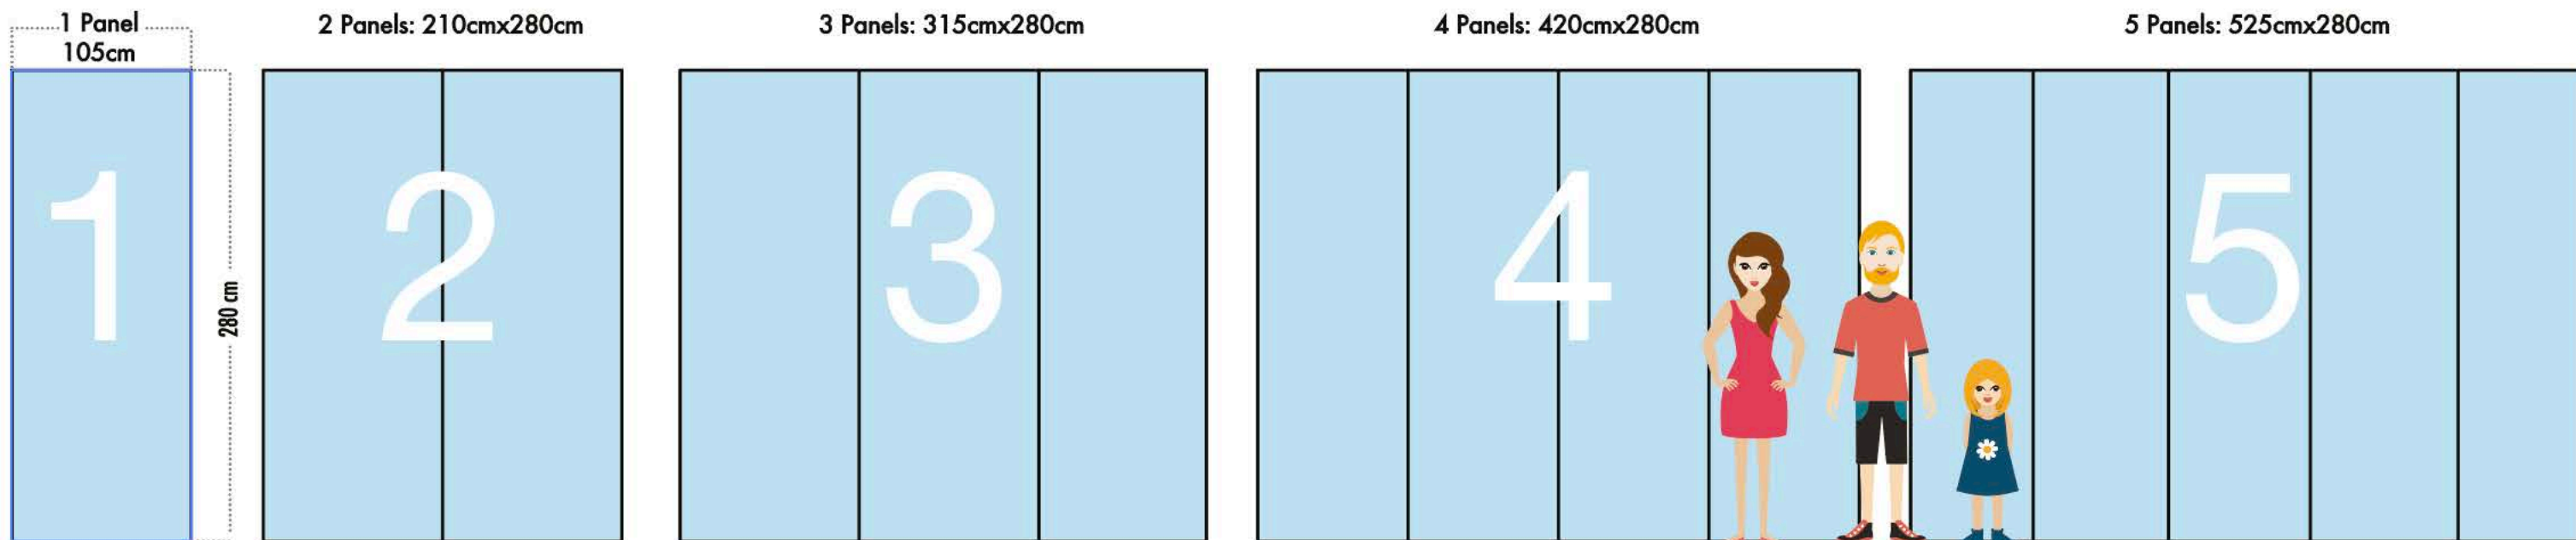

# Mural / Poster

1. Select panel number 1.

2. Lay panel face down on a flat surface. Apply the wallpaper paste evenly to the back of the panel, allow the paste to soak for 5 - 10 minutes, do not lay the pasted sheets on the top of each other. It is very important to take extra care to make sure paste is applied to the edges. Try not to get paste on the printed side, apply the panel on to the wall using a soft cloth. Work from top to bottom and left to right taking extra care not to overwork each panel. If one of the panels gets too wet or overworked by repositioning, it will stretch and make lining up the pattern most difficult.